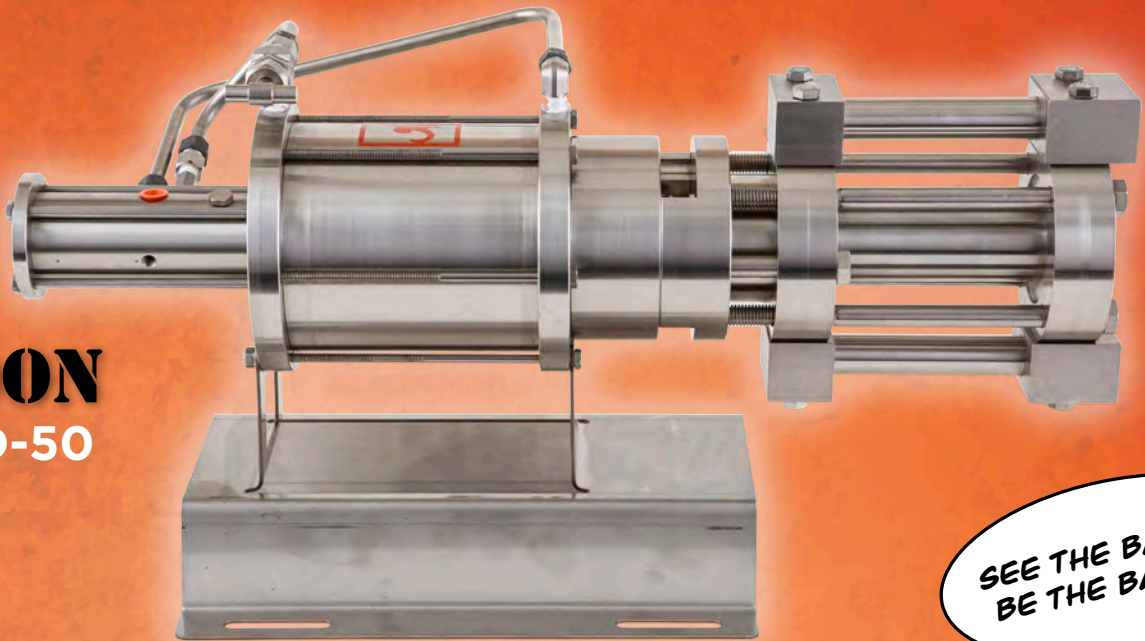

# BABOON

**Model D-50**

[www.monkeypumps.com](http://www.monkeypumps.com)

## Features

- **One** motor; **Three** piston sizes
- **316SS** Standard Construction
- **Ceramic Coated** Fluid End
- **Pneumatic; Gas Powered**
- **No Lubrication** necessary
- No **Springs** or **Diaphragms**
- **Zero Emission** model available  
(Green Banana option)

## Stats

- Strokes / Minute 4-20
- Supply Range 20-150 PSIG
- Stroke Length 4 inches
- Weight 40 lbs
- Dimensions 25" x 10" x 12"